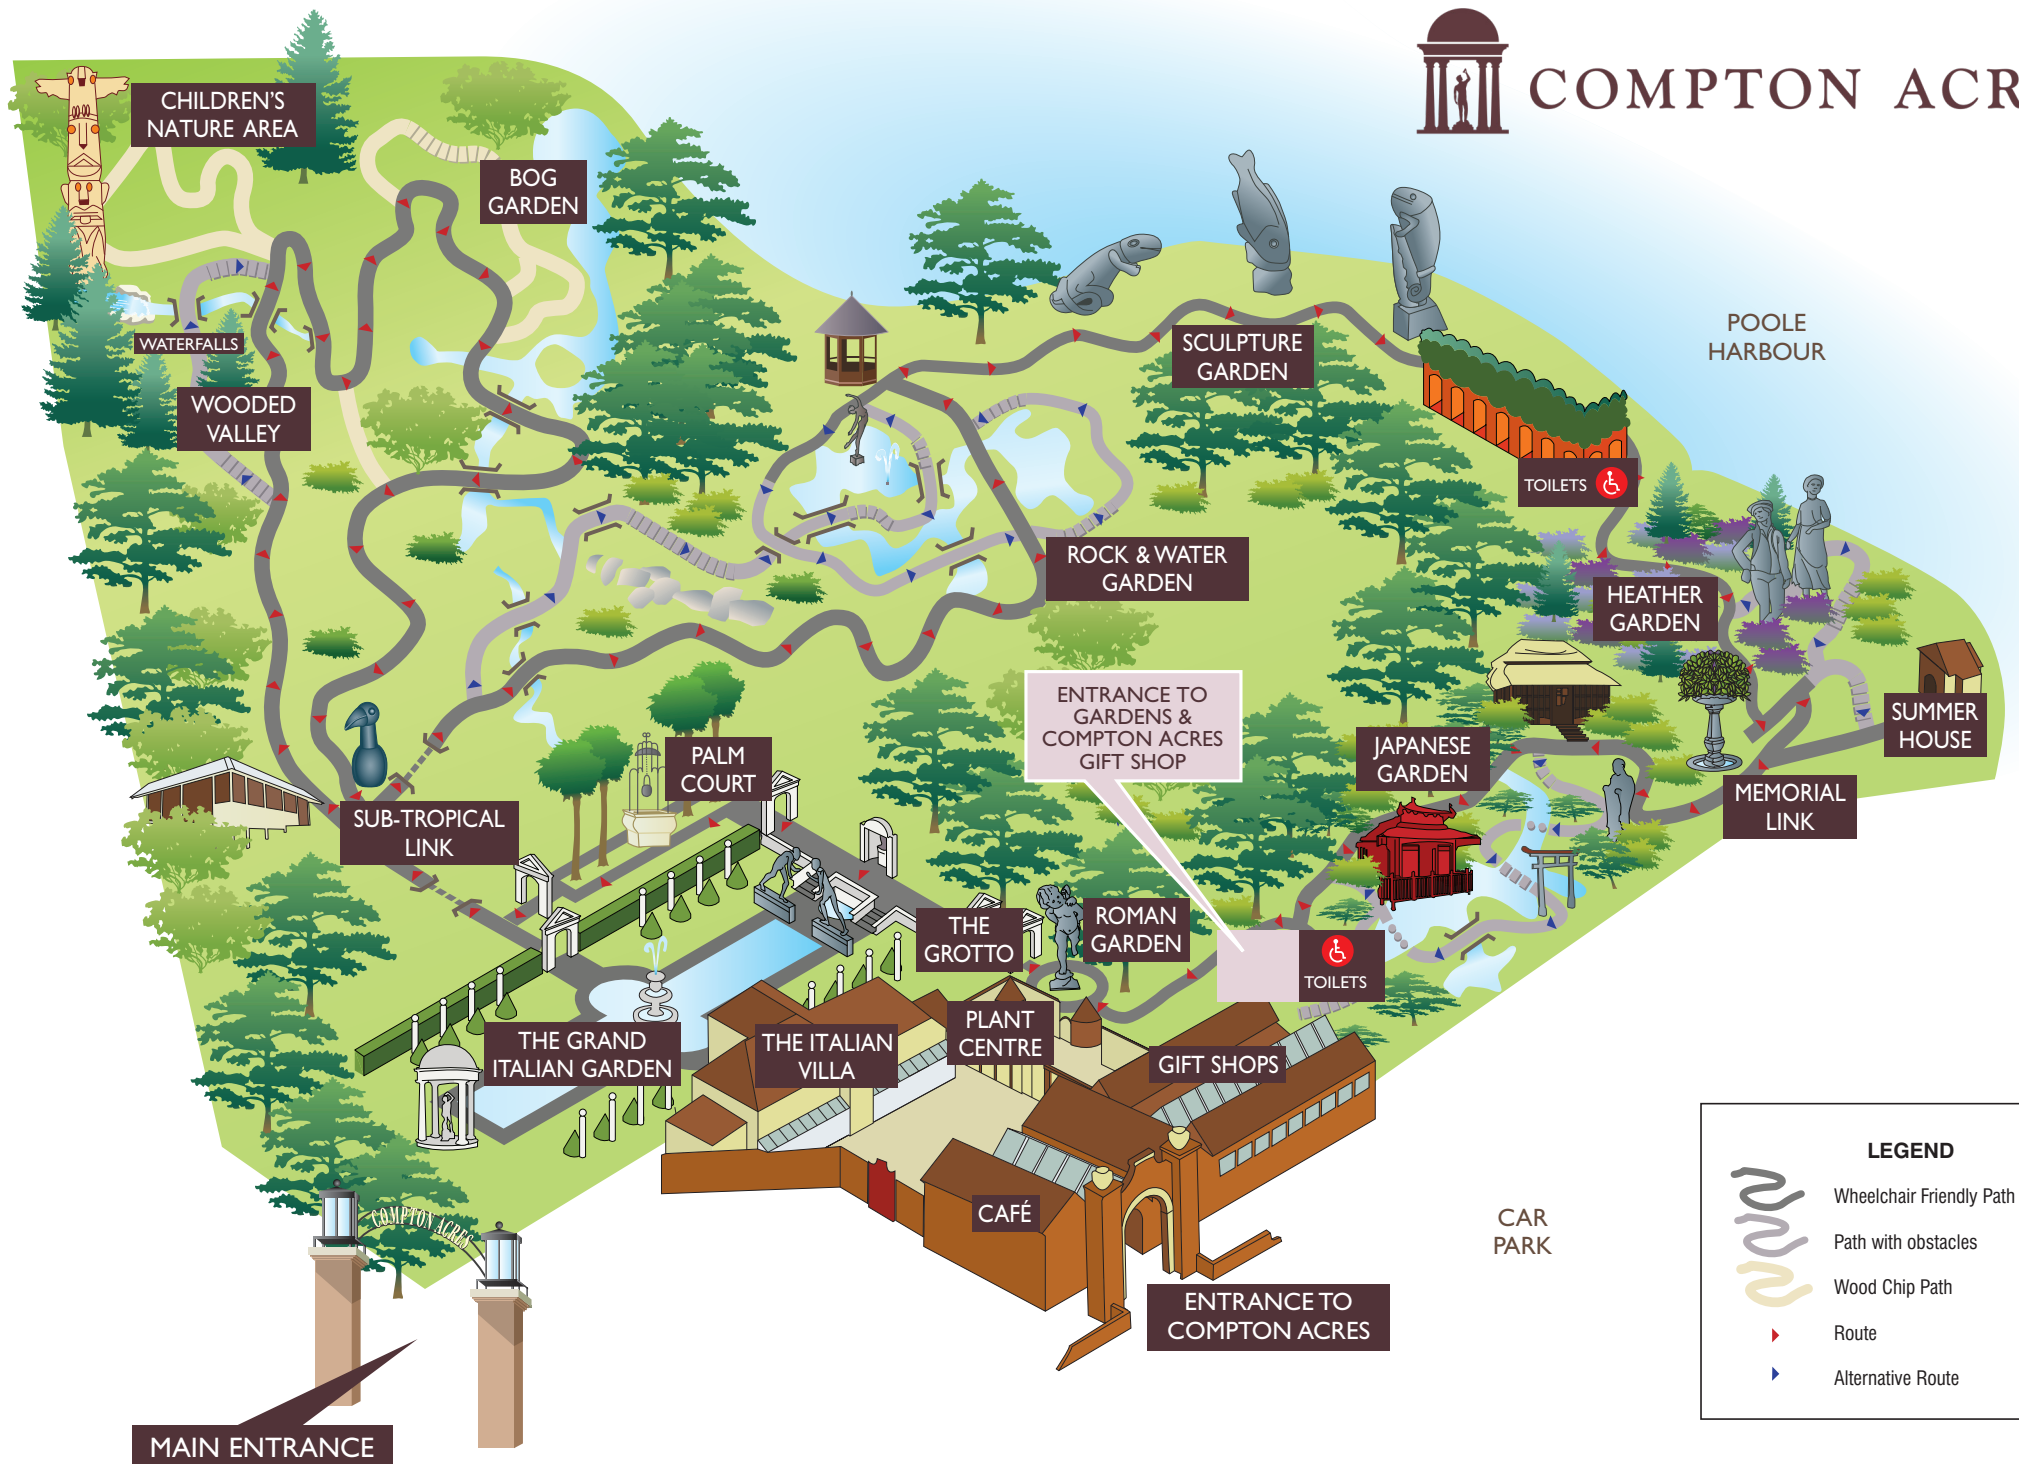

COMPTON ACRES

LEGEND	
	Wheelchair Friendly Path
	Path with obstacles
	Wood Chip Path
	Route
	Alternative Route

CAR PARK

MAIN ENTRANCE

ENTRANCE TO COMPTON ACRES